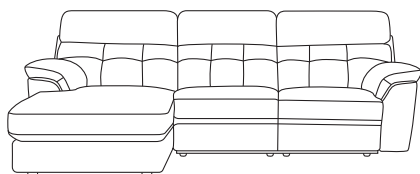

Broome

Fixed or Electronic Recliner Sofas & Chair Collection

IMPORTED BY

Furniture for living

3-Seater
209w x 96d x 95h cm
(Recliner – 2 footrests)

2-Seater
164w x 96d x 95h cm
(Recliner – 2 footrests)

Chair
103w x 96d x 95h cm

Recliner Chair
103w x 96d x 95h cm

2.5-Seater Chaise LHF
255w x 159d x 95h cm
(Recliner – 1 footrest)

2.5-Seater Chaise RHF
255w x 159d x 95h cm
(Recliner – 1 footrest)

Chaise suites come as two pieces.

Dimensions are approximate only and may vary with model updates. Please check if exact dimensions are required. All designs are protected by international copyright laws.

SUITE PIECE	FABRIC F20 / LiveSmart	CAT 15 LEATHER
3-Seater Sofa – Fixed	\$1,799	\$3,299
3-Seater Sofa – Electronic	\$2,999	\$3,799
2-Seater Sofa – Fixed	\$1,499	\$2,699
2-Seater Sofa – Electronic	\$2,799	\$3,299
Chair – Fixed	\$1,099	\$1,999
Recliner Chair – Electronic	\$1,699	\$2,099
2.5-Str Chaise LHF or RHF – Fixed	\$2,799	\$4,999
2.5-Str Chaise LHF or RHF – Electronic	\$3,499	\$5,499