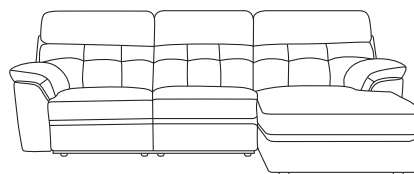

Broome

Fixed or Electronic Recliner Sofas & Chair Collection

IMPORTED BY

Furniture for living

3-Seater
209w x 96d x 95h cm
(Recliner – 2 footrests)

2-Seater
164w x 96d x 95h cm
(Recliner – 2 footrests)

Chair
103w x 96d x 95h cm

Recliner Chair
103w x 96d x 95h cm

2.5-Seater Chaise LHF
255w x 159d x 95h cm
(Recliner – 1 footrest)

2.5-Seater Chaise RHF
255w x 159d x 95h cm
(Recliner – 1 footrest)

Chaise suites come as two pieces.

Dimensions are approximate only and may vary with model updates. Please check if exact dimensions are required. All designs are protected by international copyright laws.

SUITE PIECE	FABRIC F20 / LiveSmart	CAT 15 LEATHER
3-Seater Sofa – Fixed	\$1,799	\$3,299
3-Seater Sofa – Electronic	\$2,999	\$3,799
2-Seater Sofa – Fixed	\$1,499	\$2,699
2-Seater Sofa – Electronic	\$2,799	\$3,299
Chair – Fixed	\$1,099	\$1,999
Recliner Chair – Electronic	\$1,699	\$2,099
2.5-Str Chaise LHF or RHF – Fixed	\$2,799	\$4,999
2.5-Str Chaise LHF or RHF – Electronic	\$3,499	\$5,499